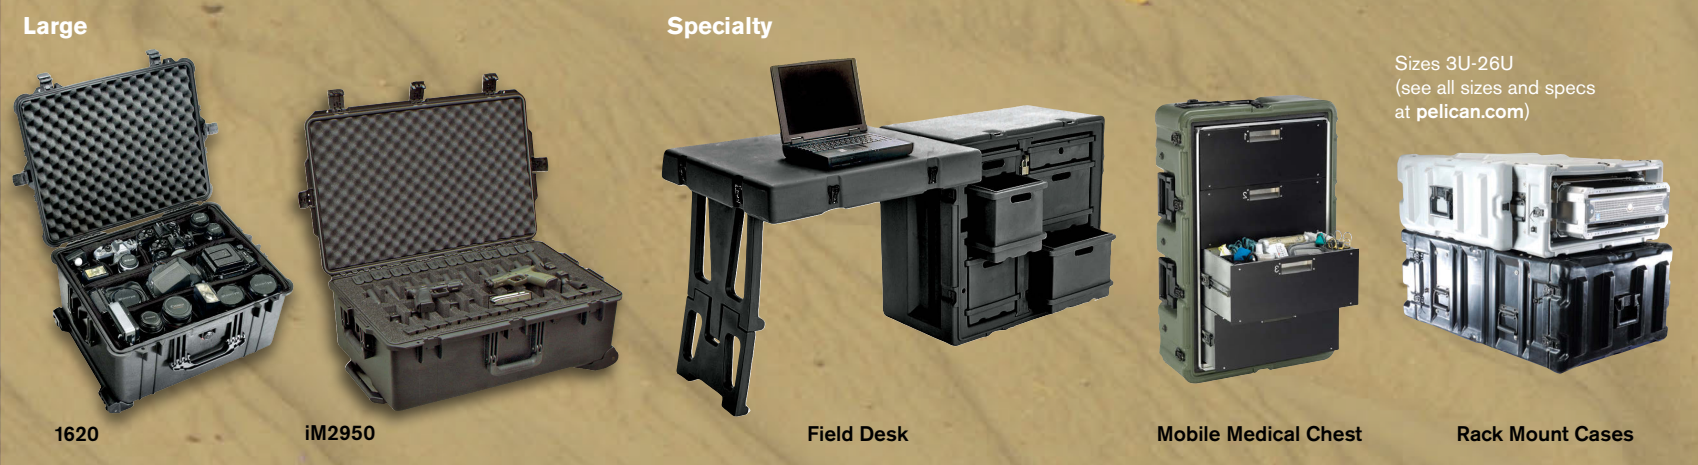

Large 1620 iM2950 **Specialty** Field Desk Mobile Medical Chest Rack Mount Cases
Sizes 3U-26U (see all sizes and specs at pelican.com)